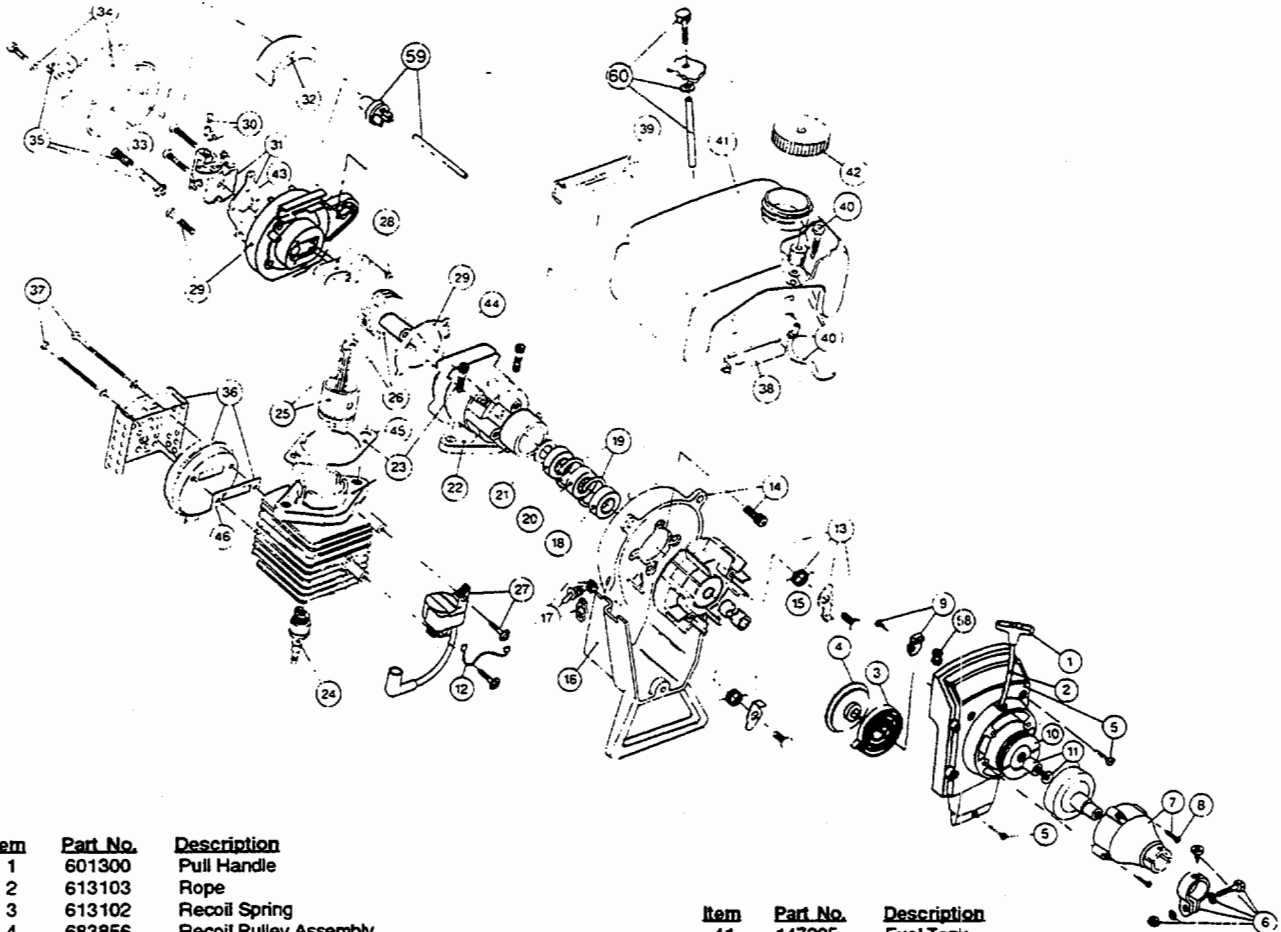

ENGINE PARTS - RYAN 275-1

Item	Part No.	Description
1	601300	Pull Handle
2	613103	Rope
3	613102	Recoil Spring
4	683856	Recoil Pulley Assembly
5	153649	Starter Housing Assembly
6	153597	Upper Clamp Assembly
7	153590	Clutch Cover Assembly
8	145888	Clutch Cover Screw Assembly
9	153644	Pulley Retainer Assembly
10	153591	Clutch Rotor Assembly
11	153592	Clutch Drum Assembly
12	153177	Wire Lead
13	153624	Flywheel Assembly
14	153175	Shroud Assembly
15	145918	Spacer
16	153403	Shroud Extension and Stand
17	682035	Switch Assembly
18	610308	Outer Bearing
19	683040	Snap Ring Assembly
20	610309	Seal
21	682041	Inner Bearing Assembly
22	145563	Crankcase
A23	611735	Cylinder Assembly
24	610311	Spark Plug
25	153302	Piston and Rod Assembly
26	145919	Power Shaft Assembly
27	683390	Module Assembly
28	147573	Reed Assembly
A29	683972	Carburetor Mount Assembly
30	682048	Throttle Adjustment Assembly (Walbro)
30	147640	Throttle Adjustment Assembly (Tillotson)
31	683973	Carburetor Assembly (Walbro)
31	147639	Carburetor Assembly (Tillotson)
32	610312	Air Cleaner Filter
33	682505	Carburetor Mounting Screw Assembly
34	683410	Air Cleaner Cover Assembly
35	682052	Choke Knob Assembly
A36	153306	Muffler Assembly
A37	682054	Muffler Mounting Bolt Assembly
38	145308	Front Mounting Pad
39	612134	Rear Mounting Pad
40	682039	Fuel Line Assembly