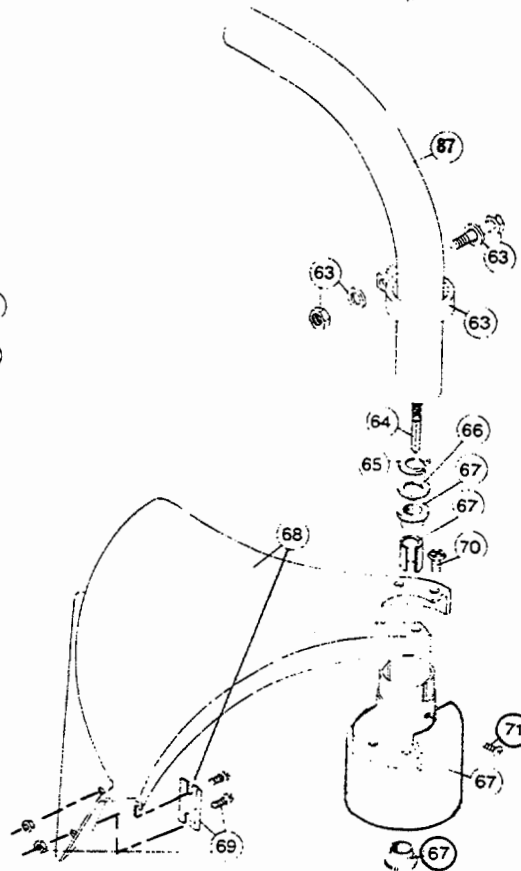

* not shown

BOOM & TRIMMER PARTS - RYAN 275-1

Item	Part No.	Description
62	147643	Adjustment Knob
63	682060	Lower Clamp Assembly
64	682064	Flexible Drive Shaft
65	145570	Retaining Ring
66	145567	Washer
67	153312	Bushing Housing Assembly
68	153422	Guard and Blade Assembly
69	682061	Blade Assembly
70	153318	Guard Mounting Screw Assembly
71	145569	Anti-Rotation Screw
72	153313	Spool Shaft
73	153619	Outer Spool and Eyelet Assembly
74	145566	Eyelet
75	610317	Spring
76	610660	Retainer (10 pack)
77	145144	Inner Reel
78	153066	Bump Head Knob Assembly
79	147590	Main Handle Grip
80	145889	Throttle Cable Housing
81	610315	Throttle Cable
82	153316	Throttle Trigger Assembly
83	610314	Throttle Trigger Spring
84	145568	D-Handle
85	153317	D-Handle Hardware Assembly
86	153669	Upper Drive Shaft Housing Assembly
87	153670	Lower Drive Shaft Housing Assembly
88	153671	Split Boom Coupling Set
89	683074	Coupling Bolt Assembly