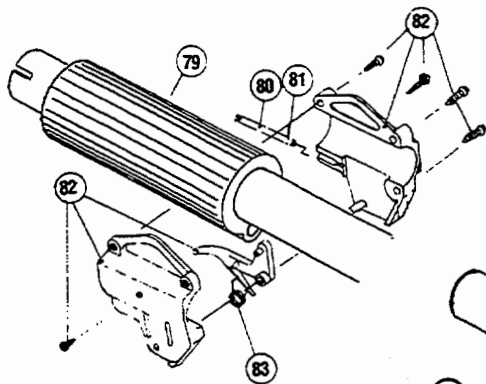

BOOM & TRIMMER PARTS - RYAN 275-1