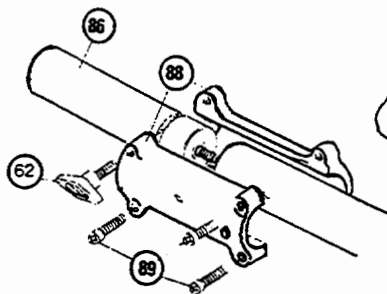

BOOM & TRIMMER PARTS - RYAN 275-1