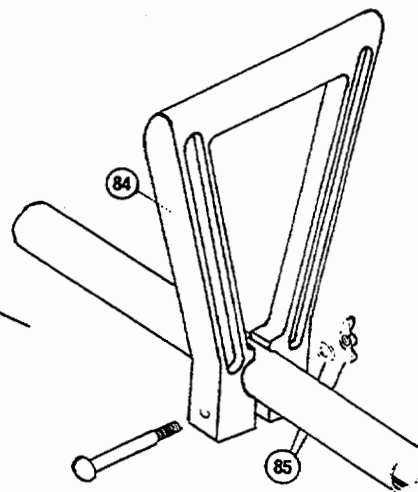

BOOM & TRIMMER PARTS - RYAN 275-1