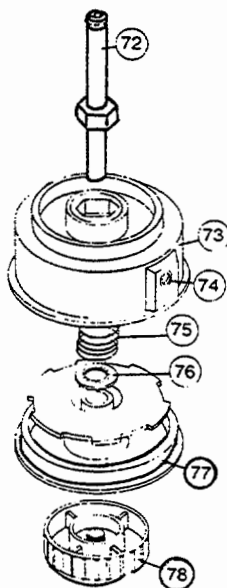

* not shown

BOOM & TRIMMER PARTS - RYAN 275-1

Item	Part No.	Description
62	147643	Adjustment Knob
63	682060	Lower Clamp Assembly
64	682064	Flexible Drive Shaft
65	145570	Retaining Ring
66	145567	Washer
67	153312	Bushing Housing Assembly
68	153422	Guard and Blade Assembly
69	682061	Blade Assembly
70	153318	Guard Mounting Screw Assembly
71	145569	Anti-Rotation Screw
72	153313	Spool Shaft
73	153619	Outer Spool and Eyelet Assembly
74	145566	Eyelet
75	610317	Spring
76	610660	Retainer (10 pack)
77	145144	Inner Reel
78	153066	Bump Head Knob Assembly
79	147590	Main Handle Grip
80	145889	Throttle Cable Housing
81	610315	Throttle Cable
82	153316	Throttle Trigger Assembly
83	610314	Throttle Trigger Spring
84	145568	D-Handle
85	153317	D-Handle Hardware Assembly
86	153669	Upper Drive Shaft Housing Assembly
87	153670	Lower Drive Shaft Housing Assembly
88	153671	Split Boom Coupling Set
89	683074	Coupling Bolt Assembly